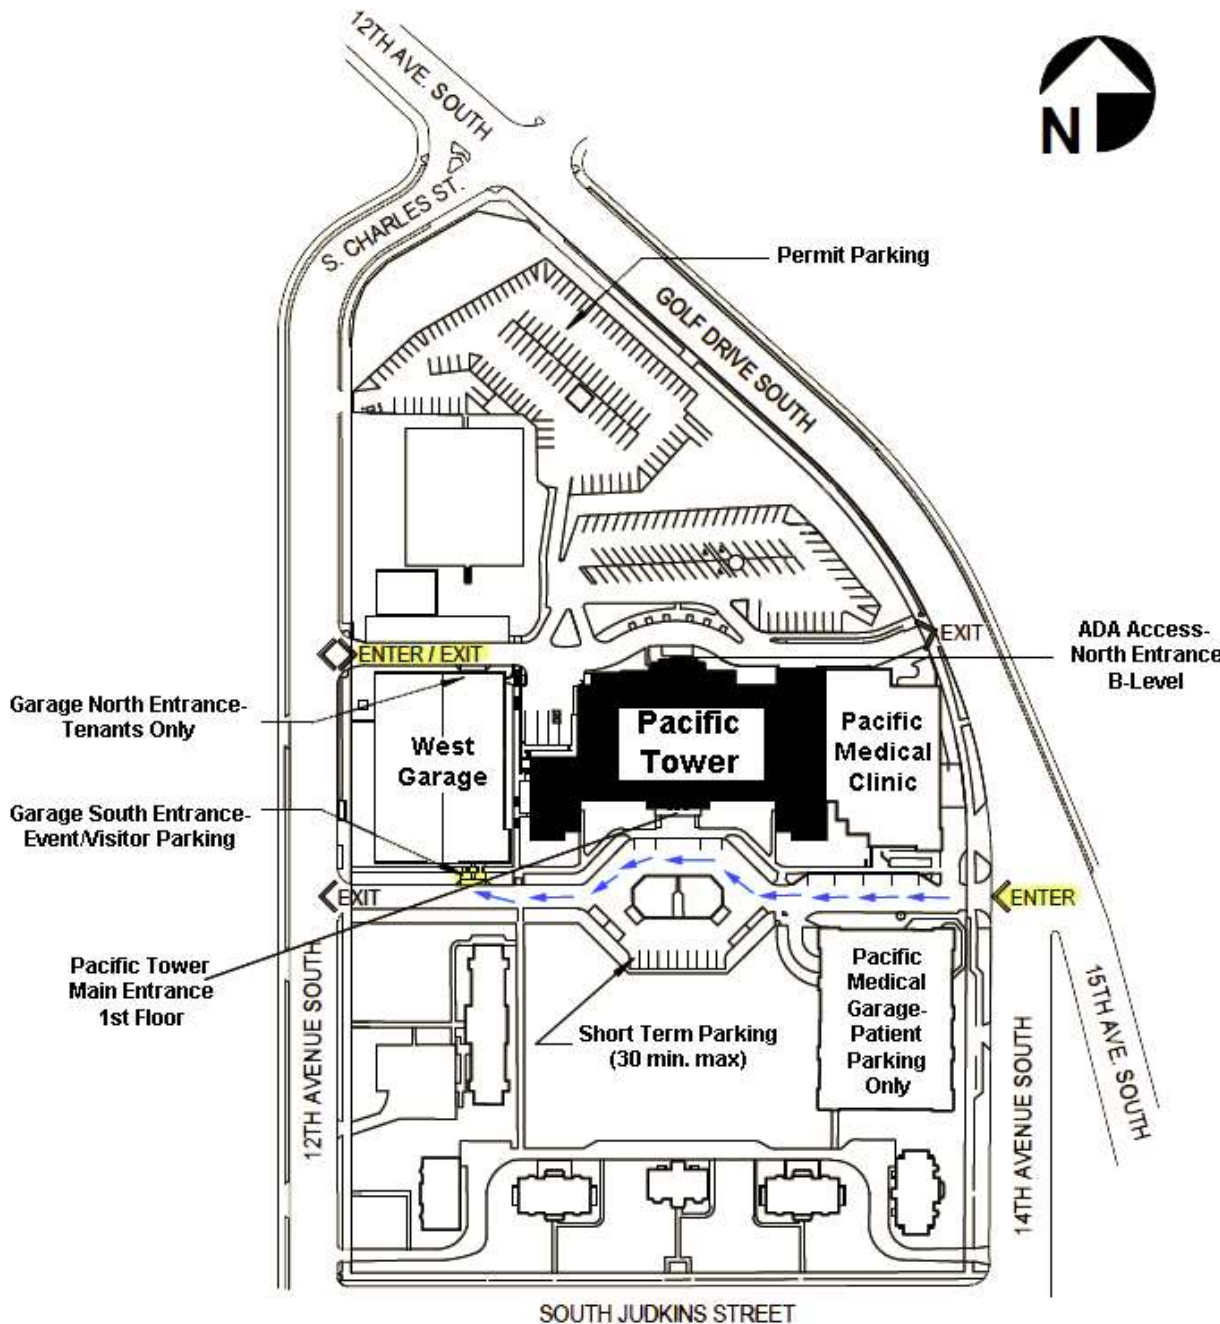

Driving Directions to the Pacific Tower

Visitor Parking / Pacific Tower

Follow **12th Ave S** over bridge. Road becomes **Golf Dr S/14th Ave S**

At the light go straight, following the main arterial
Veer right alongside Pacific Medical Center (**14th Ave S**) and
Enter the driveway on your right.

Follow the driveway to the West Parking Garage

Getting to 12th Avenue South

From Downtown:

From **2nd Ave** or **4th Ave**, go East on **S Jackson St**
Turn Right onto **12th Ave S**

From Eastside:

West on **I-90**

Exit to **north-bound Rainier Ave (Exit 3B)**

Turn Left onto **S Weller St**

Turn Left onto **12th Ave S**

From I5 (South or North Bound)

From **I5**

James Street Exit, follow **James Street** East bound

Right onto **Boren Avenue**

Merge right onto **12th Ave South**.